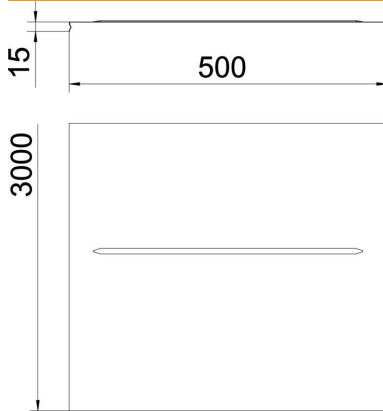

With transverse bead from 400 mm width.

St Steel

FS Strip galvanized

Master data

Item number	6001852
Type	DGRR 500 FS
Description 1	Cover snapable
Description 2	for mesh cable tray
Available from	01.04.2019
Manufacturer	OBO
Dimension	500x3000
Material	Steel
Surface	Strip galvanized
Surface standard	DIN EN 10346
Smallest sales unit	3
Unit of quantity	Metre
Weight	309 kg
Weight unit	kg/100 m

Technical data sheet

Cover for mesh cable tray, latchable FS

Item number: 6001852

Dimensions

Length	3,000 mm
Width	498 mm
Width	19.61 in
Height	15 mm
Height	0.59 in
Plate thickness	0.75 mm
Dimension B	498 mm