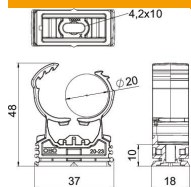

PA Polyamide

Master data

Item number	2147368
Type	PQ-20 SWS
Description 1	proQuick clip
Manufacturer	OBO
Dimension	19,5-23,5mm
Colour	Signal white; RAL 9003
Material	Polyamide
Smallest sales unit	10
Unit of quantity	Piece
Weight	0.74 kg
Weight unit	kg/100 pc.

Technical data sheet

proQuick clip, signal white

Item number: 2147368

Dimensions

Technical data

Expandable	yes
Number of cables/pipes	1
Fastening type	Screw hole
Breaking load	0.8 kN
Closed	yes
Halogen-free	yes
With inlay	no
Nominal size	20-23
Snap system	yes
Pipe/cable diameter, max.	23.5 mm
Pipe/cable diameter, min.	19.5 mm
Clamping range D, max.	23.5 mm
Clamping range D, min.	19.5 mm
Permitted temperature range, max.	60 °C
Permitted temperature range, min.	-15 °C
UV-resistant	yes