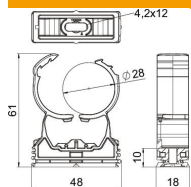

PA Polyamide

Master data

Item number	2147372
Type	PQ-28 SWS
Description 1	proQuick clip
Manufacturer	OBO
Dimension	27,5-32mm
Colour	Signal white; RAL 9003
Material	Polyamide
Smallest sales unit	10
Unit of quantity	Piece
Weight	1.11 kg
Weight unit	kg/100 pc.

Technical data sheet

proQuick clip, signal white

Item number: 2147372

Dimensions

Technical data

Expandable	yes
Number of cables/pipes	1
Fastening type	Screw hole
Breaking load	0.9 kN
Closed	yes
Halogen-free	yes
With inlay	no
Nominal size	28-32
Snap system	yes
Pipe/cable diameter, max.	32 mm
Pipe/cable diameter, min.	27.5 mm
Clamping range D, max.	32 mm
Clamping range D, min.	27.5 mm
Permitted temperature range, max.	60 °C
Permitted temperature range, min.	-15 °C
UV-resistant	yes