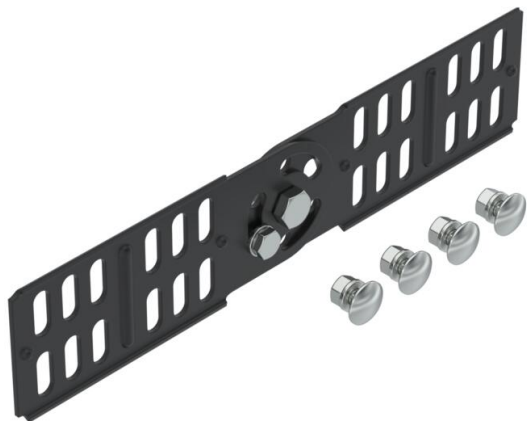

Technical data sheet

Adjustable connector 60 FSK, black

Item number: 7082759

Adjustable connector for cable trays with a side height of 60 mm. Powder-coated in jet black (RAL 9005) including appropriate fastening material.

St Steel

P135 PES135 - Polyester

Master data

Item number	7082759
Type	RGV 60 FSK SW
Description 1	Adjustable connector
Description 2	for cable tray
Manufacturer	OBO
Dimension	60x250
Colour	Jet black; RAL 9005
Material	Steel
Surface	PES135 - Polyester
Surface standard	
Smallest sales unit	10
Unit of quantity	Piece
Weight	25.9 kg
Weight unit	kg/100 pc.

Technical data sheet

Adjustable connector 60 FSK, black

Item number: 7082759

Dimensions

Dimension	254 x 56
Length	254 mm
Width	16 mm
Height	60 mm
Plate thickness	2 mm

Technical data

Quantity of bolts	4 St.
Version for	Straight connector
Maintain electrical functions	no
Suitable for mesh cable tray	no
Suitable for cable ladder	no
Suitable for cable tray	yes
Suitable for cable tray system height	60 mm
Adjustable connector, horizontal	no
Articulated connector, vertical	yes
Rustproof steel, pickled	no
Connection type	Screw connector
Wide-span version	no