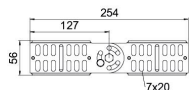

Technical data sheet

Adjustable connector 60 FSK, black

Item number: 7082759

Adjustable connector for cable trays with a side height of 60 mm. Powder-coated in jet black (RAL 9005) including appropriate fastening material.

St Steel

P135 PES135 - Polyester

Master data

Item number	7082759
Type	RGV 60 FSK SW
Description 1	Adjustable connector
Description 2	for cable tray
Manufacturer	OBO
Dimension	60x250
Colour	Jet black; RAL 9005
Material	Steel
Surface	PES135 - Polyester
Surface standard	
Smallest sales unit	10
Unit of quantity	Piece
Weight	25.9 kg
Weight unit	kg/100 pc.

Technical data sheet

Adjustable connector 60 FSK, black

Item number: 7082759

Dimensions

Dimension	254 x 56
Length	254 mm
Width	16 mm
Height	60 mm
Plate thickness	2 mm

Technical data

Quantity of bolts	4 St.
Version for	Straight connector
Maintain electrical functions	no
Suitable for mesh cable tray	no
Suitable for cable ladder	no
Suitable for cable tray	yes
Suitable for cable tray system height	60 mm
Adjustable connector, horizontal	no
Articulated connector, vertical	yes
Rustproof steel, pickled	no
Connection type	Screw connector
Wide-span version	no