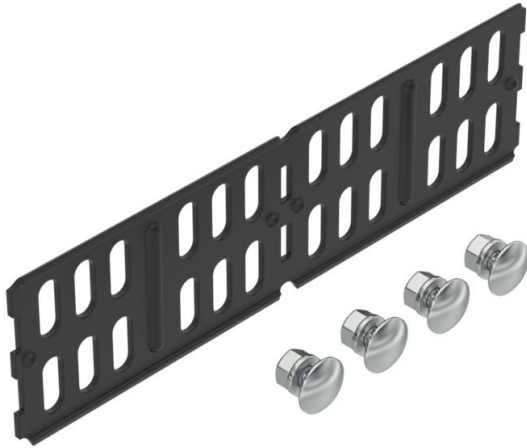

Technical data sheet

Straight and angle connector 60 FSK, black

Item number: 6067624

Straight and angle connector for cable trays and fittings with a 60 mm side height. Powder-coated in jet black (RAL 9005) Including appropriate fastening material.

CE

St Steel

P135 PES135 - Polyester

Master data

Item number	6067624
Type	RWVL 60 FSK SW
Description 1	Straight and angle connector
Description 2	for cable tray, horizontal
Manufacturer	OBO
Dimension	60x200
Colour	Jet black; RAL 9005
Material	Steel
Surface	PES135 - Polyester
Surface standard	
Smallest sales unit	10
Unit of quantity	Piece
Weight	16.3 kg
Weight unit	kg/100 pc.

Technical data sheet

Straight and angle connector 60 FSK, black

Item number: 6067624

Dimensions

Dimension	254 x 56
Length	254 mm
Width	16 mm
Height	60 mm
Plate thickness	2 mm

Technical data

Quantity of bolts	4 St.
Version for	Angle connector
Maintain electrical functions	no
Suitable for mesh cable tray	no
Suitable for cable ladder	no
Suitable for cable tray	yes
Suitable for cable tray system height	60 mm
Adjustable connector, horizontal	no
Articulated connector, vertical	no
Rustproof steel, pickled	no
Connection type	Screw connector
Wide-span version	no