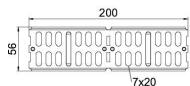

Technical data sheet

Straight and angle connector 60 FSK, black

Item number: 6067624

Straight and angle connector for cable trays and fittings with a 60 mm side height. Powder-coated in jet black (RAL 9005) Including appropriate fastening material.

CE

St Steel

P135 PES135 - Polyester

Master data

Item number	6067624
Type	RWVL 60 FSK SW
Description 1	Straight and angle connector
Description 2	for cable tray, horizontal
Manufacturer	OBO
Dimension	60x200
Colour	Jet black; RAL 9005
Material	Steel
Surface	PES135 - Polyester
Surface standard	
Smallest sales unit	10
Unit of quantity	Piece
Weight	16.3 kg
Weight unit	kg/100 pc.

Technical data sheet

Straight and angle connector 60 FSK, black

Item number: 6067624

Dimensions

Dimension	254 x 56
Length	254 mm
Width	16 mm
Height	60 mm
Plate thickness	2 mm

Technical data

Quantity of bolts	4 St.
Version for	Angle connector
Maintain electrical functions	no
Suitable for mesh cable tray	no
Suitable for cable ladder	no
Suitable for cable tray	yes
Suitable for cable tray system height	60 mm
Adjustable connector, horizontal	no
Articulated connector, vertical	no
Rustproof steel, pickled	no
Connection type	Screw connector
Wide-span version	no