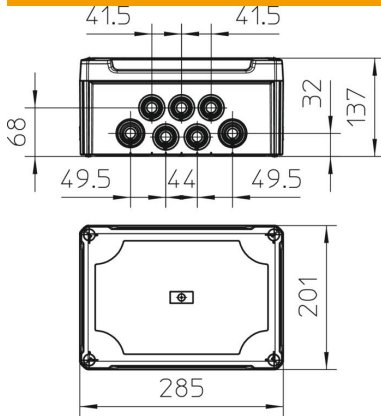

With hat profile rail.

Junction box according to DIN EN 60670. Flame-resistant to DIN EN 60695/2/11, test temperature 650°C. Impact resistance IK05 according to DIN EN 50102. Clear internal dimensions: 267x182x127 mm

PP/PC Polypropylene / polycarbonate

Master data

| | |
|---------------------|-------------------------------|
| Item number | 2007758 |
| Type | T 350 HD TR |
| Description 1 | Junction box |
| Description 2 | with high transparent cover |
| Manufacturer | OBO |
| Dimension | 285x201x139 |
| Colour | Light grey; RAL 7035 |
| Material | Polypropylene / polycarbonate |
| Smallest sales unit | 1 |
| Unit of quantity | Piece |
| Weight | 85 kg |
| Weight unit | kg/100 pc. |

Technical data sheet

Junction box T350, with plug-in seal, transparent elevated cover

Item number: 2007758

Dimensions

| | |
|--------|--------|
| Length | 285 mm |
| Width | 201 mm |
| Height | 137 mm |

Technical data

| | |
|-----------------------------------|---|
| Expandable | yes |
| No. of entries | 24 |
| Type of insertion... | Plug-in seal |
| Type of entry | Cable |
| Type of housing penetration | Miscellaneous |
| Measured insulation voltage V_i | 500 V |
| Equipment | Without |
| Cover | Transparent |
| Cover fastening | Screwed |
| Entry from rear | yes |
| Entries | 16xM328xM40 |
| Explosion-tested version | no |
| Flame-resistant | acc. to VDE 0471/DIN 695 Part 2-1, test temperature 650°C |
| Shape | Rectangular |
| Maintain electrical functions | Without |
| For Ex zone | Without |
| For Ex zone gas | Without |
| For Ex zone dust | Without |
| Fibre-glass reinforced | yes |
| Halogen-free | yes |
| Clear internal dimensions | 267x182x127 mm |
| With screening | no |
| with lid | yes |
| Mounting type | Wall/ceiling mounting |
| Nominal voltage | 500 V |
| Sealable | yes |
| Protection rating | IP66 |
| Protection rating IK code | IK05 |
| Permitted temperature range, max. | 60 °C |
| Permitted temperature range, min. | -5 °C |
| Weatherproof | yes |